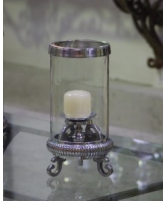

## Hurricane - Glass And Polished Aluminium

Rococo Style Lumiere 36cm H x 19cm diameter \$189

Rating: Not Rated Yet  
**Price**

[Ask about product](#)