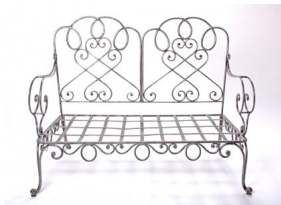

Chantilly 2 Seater Hand Forged Steel

With a generous seat to relax in Galvanised (ask about cushion options and pricing) 130cm L 60cm D 95cm Floor to Back Rest 33cm Floor to Seat (with cushion)

Rating: Not Rated Yet

Price

[Ask about product](#)

Description

Each piece of our Le Forge Steel furniture is hand forged by skilled craftsmen at our own factory using traditional techniques and superior materials. There isn't any machinery used in the process and any slight difference in the final hand finishing is due to the hand forged process which we consider to be merits in workmanship.